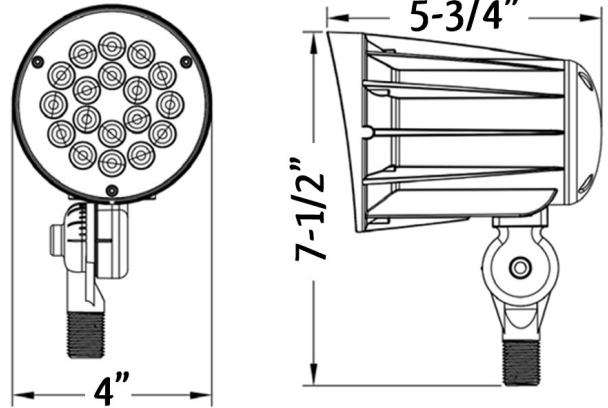

ELECTRICAL SPECIFICATIONS:

- Voltage: 12VAC/DC
- Wattage: 12W
- Input current: 1A Max
- Power factor: >0.9
- Efficacy: 100LM/W

HOUSING SPECIFICATIONS:

- ADC 12 cast aluminum with powder coat finish (Dark Bronze)
- Silicon-filled wire nuts
- 8-1/2" Non-metallic spike
- 3ft. SPT-2 18AWG Lead wire
- Operating temperature: -40°F ~ 104°F
- Lifespan: 50000 Hrs.
- IP rating: IP65, Wet Locations

CERTIFICATIONS:

DIMENSIONS:

7-1/2"(H) x 4"(W) x 5-3/4"(D)

MODEL	WATTS	VOLTAGE	LUMENS	COLOR TEMP
FLV12-12W-50K	12W	12VAC/DC	1200 LM	5000K
FLV12-12W-30K	12W	12VAC/DC	1200 LM	3000K

LIGHTING SPECIFICATIONS:

- Dimmable: Non dimmable
- LED type/brand: Philips Lumileds LEDs / SMD 3030
- Total lumens: 1200LM
- Color temperature: 3000K/5000K
- Color rendering index: >80
- Beam angle: 35°